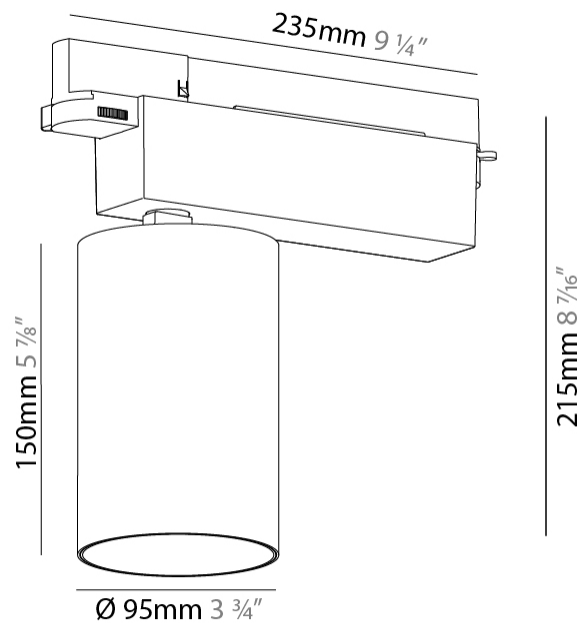

GENERAL

Series: Centriq
Subseries: Centriq 95
Brand: Prolicht
Division: Architectural
Mounting Type: Track
Mounting Location: Ceiling
Subcategory: Spots

PHYSICAL

Shape: Cylinder
Diameter (mm): 95
Diameter (in): 3 3/4
Length (mm): 235
Length (in): 9 1/4
Height (mm): 150
Height (in): 5 7/8
Light Distribution: Adjustable / Direct
Weight (kg): 1.495
Weight (lbs): 3.3
Fixture Finish: SSR / BKV / CWI / CRY / HAB / LAG / UFT / ITA / RUA / RUR / MIC / FTG / MYG / TWT / LOD / PUS / FRO / FUP / KIA / POP / BLS / SPG / MEY / GOH / GUM / CHC / COM / ABZ / JAG / OBR / MOS / ROR
Fixture Material: Aluminum

OPTICAL

Reflector: 18 / 26 / 40
Adjustability: Rotational 340°; Tilt 90°
Upon Request: Special Beam Angles

RATINGS AND CERTIFICATIONS

Certified By: Certified for North American Standards
IP rating: IP20

CENTRIQ 95 TRACK

GENERAL

Series: Centriq
 Subseries: Centriq 125
 Brand: Prolicht
 Division: Architectural
 Mounting Type: Track
 Mounting Location: Ceiling
 Subcategory: Spots

PHYSICAL

Shape: Cylinder
 Diameter (mm): 125
 Diameter (in): 4 ¹⁵/₁₆
 Length (mm): 235
 Length (in): 9 ¹/₄
 Height (mm): 165
 Height (in): 6 ¹/₂
 Light Distribution: Adjustable / Direct
 Fixture Finish: SSR / BKV / CWI / CRY / HAB / LAG / UFT / ITA / RUA / RUR / MIC / FTG / MYG / TWT / LOD / PUS / FRO / FUP / KIA / POP / BLS / SPG / MEY / GOH / GUM / CHC / COM / ABZ / JAG / OBR / MOS / ROR
 Fixture Material: Aluminum