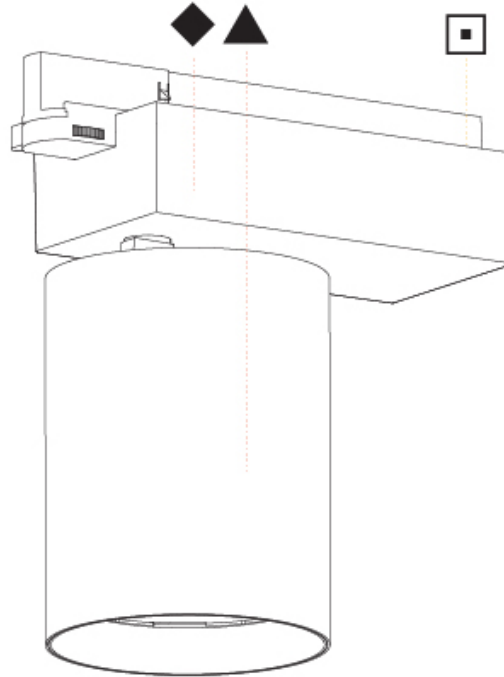

CENTRIQ 125 TRACK

A3T027-

PROJECT _____

TYPE _____

SPECIFIER _____

QUANTITY _____

DATE _____

A